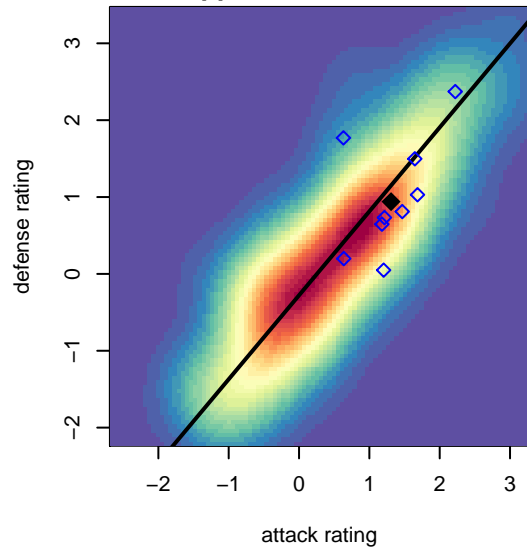

# Idaho Rush Nero G05

Idaho Rush SC  
 Boise, ID  
 G05 total strength=1124  
 attack=3.7 defense=2.56  
 fall league = Idaho D3 Div 2 U13

alt names used:  
 IDAHO RUSH 05 NERO  
 IDAHO RUSH 05 NERO  
 IDAHO RUSH 05 NERO (ID)

Venues played:  
 2017 Idaho D3 Division 2 U13  
 2017 GEM State Challenge U13G East U13  
 2017 FC Nova Fall Showcase U13

**Idaho Rush Nero G05**  
 Dots are actual minus expected GF (blue circles) and GA (red triangles).  
 Blue line is smoothed change in attack strength. Red is smoothed change in defense strength.

**attack and defense variance (black dot)  
relative to other teams  
and top 10 in region**

**attack and defense rating  
relative to others at age  
and all opponents in last 13 months**

**Performance relative to 13 month average**