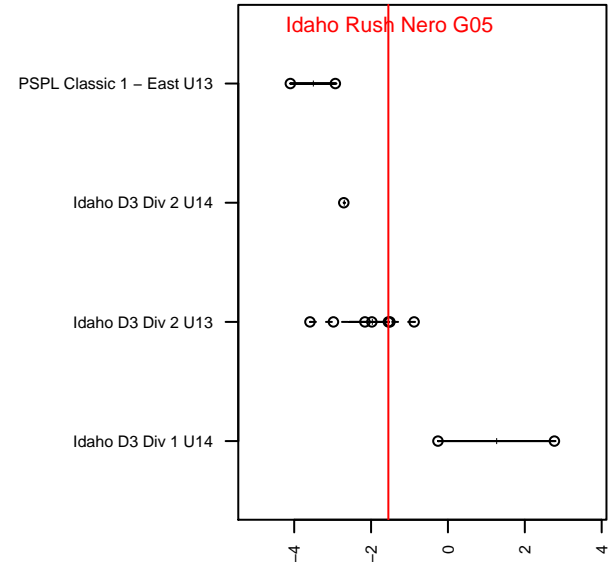

# Idaho Rush Nero G05

Idaho Rush SC  
 Boise, ID  
 G05 total strength=1124  
 attack=3.7 defense=2.56  
 fall league = Idaho D3 Div 2 U13

alt names used:  
 IDAHO RUSH 05 NERO  
 IDAHO RUSH 05 NERO  
 IDAHO RUSH 05 NERO (ID)

Venues played:  
 2017 Idaho D3 Division 2 U13  
 2017 GEM State Challenge U13G East U13  
 2017 FC Nova Fall Showcase U13

**Idaho Rush Nero G05**  
 Dots are actual minus expected GF (blue circles) and GA (red triangles).  
 Blue line is smoothed change in attack strength. Red is smoothed change in defense strength.

**attack and defense variance (black dot)  
relative to other teams  
and top 10 in region**

**attack and defense rating  
relative to others at age  
and all opponents in last 13 months**

**Performance relative to 13 month average**