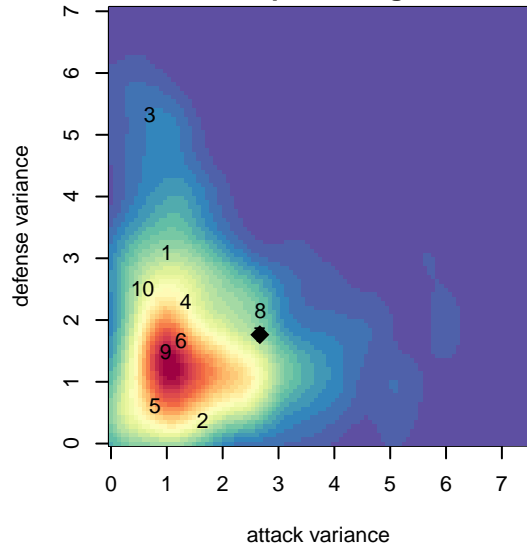

# Idaho Rush Nero G05

Idaho Rush SC  
 Boise, ID  
 G05 total strength=1124  
 attack=3.7 defense=2.56  
 fall league = Idaho D3 Div 2 U13

alt names used:  
 IDAHO RUSH 05 NERO  
 IDAHO RUSH 05 NERO  
 IDAHO RUSH 05 NERO (ID)

Venues played:  
 2017 Idaho D3 Division 2 U13  
 2017 GEM State Challenge U13G East U13  
 2017 FC Nova Fall Showcase U13

**Idaho Rush Nero G05**  
 Dots are actual minus expected GF (blue circles) and GA (red triangles).  
 Blue line is smoothed change in attack strength. Red is smoothed change in defense strength.

**attack and defense variance (black dot)  
relative to other teams  
and top 10 in region**

**attack and defense rating  
relative to others at age  
and all opponents in last 13 months**

**Performance relative to 13 month average**